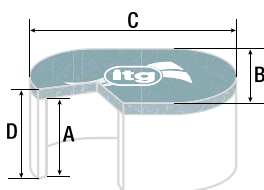

*Megaflow product specifications***JC55** multi carburettor filter**JC55 – BHP ratings**

| Filter element | Number of filters on engine | |
|----------------|-----------------------------|------|
| | 1 | 2* |
| JC55/25 | 335 | 570 |
| JC55/40 | 435 | 735 |
| JC55/65 | 555 | 935 |
| JC55/100 | 720 | 1220 |

* V8 engine
BHP ratings are a guide only

All JC55's are available as standard flat-top filters or in domed (sausage) shaped versions.

JC55 – Dimensions**Filter size options**

| | JC55/25 | JC55/40 | JC55/65 | JC55/100 |
|-------------------|---------|---------|---------|----------|
| A Internal height | 25 | 40 | 65 | 100 |
| B Width | 148 | 148 | 148 | 148 |
| C Length | 500 | 500 | 500 | 500 |
| D Overall height | 50 | 65 | 90 | 125 |

All dimensions are in mm.

We stock a large number of baseplate variants to suit most carburettors. Ask for a current applications list.

Important:
All filters must be oiled prior to use